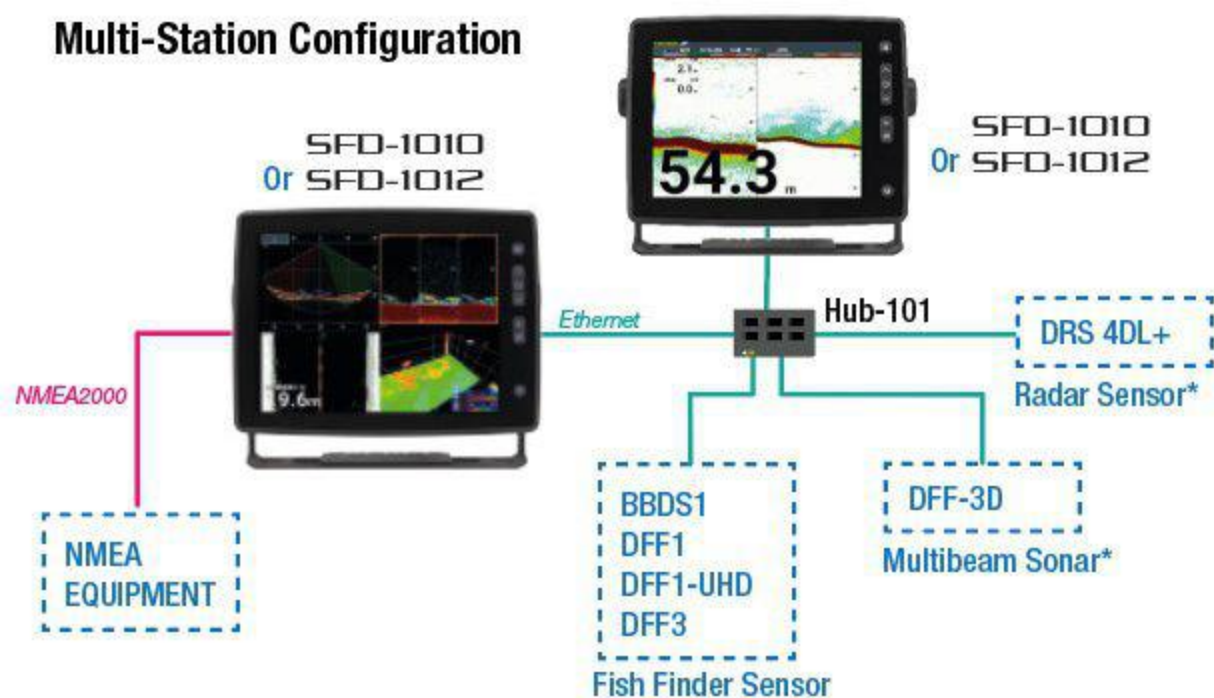

# SFD-1010

Tabletop Mount

2.4 kg 5.3 lbs

Horizontal Vertical

■ mm  
■ inch

## Multi-Station Configuration

## Stand-Alone Configuration

\*Up to 2 sensors can be connected to a SFD unit at a time.