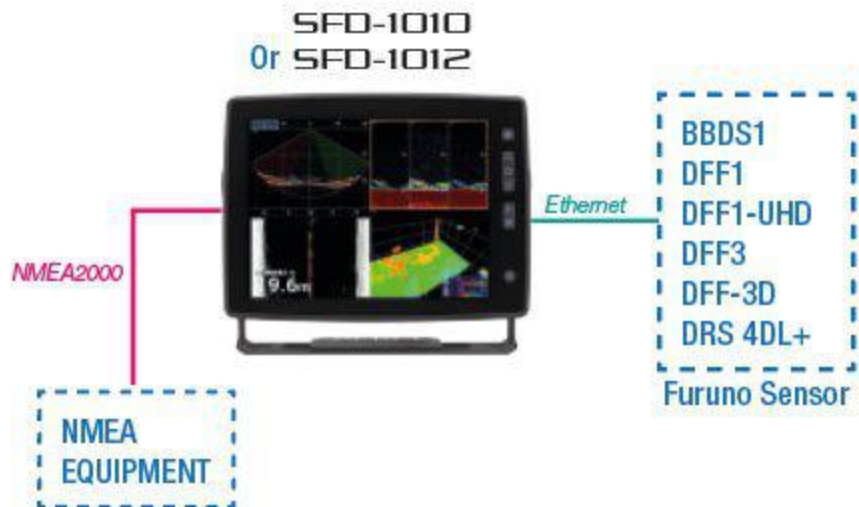

# SFD-1010

Tabletop Mount

2.4 kg 5.3 lbs

Horizontal Vertical

■ mm  
■ inch

## Multi-Station Configuration

## Stand-Alone Configuration

\*Up to 2 sensors can be connected to a SFD unit at a time.